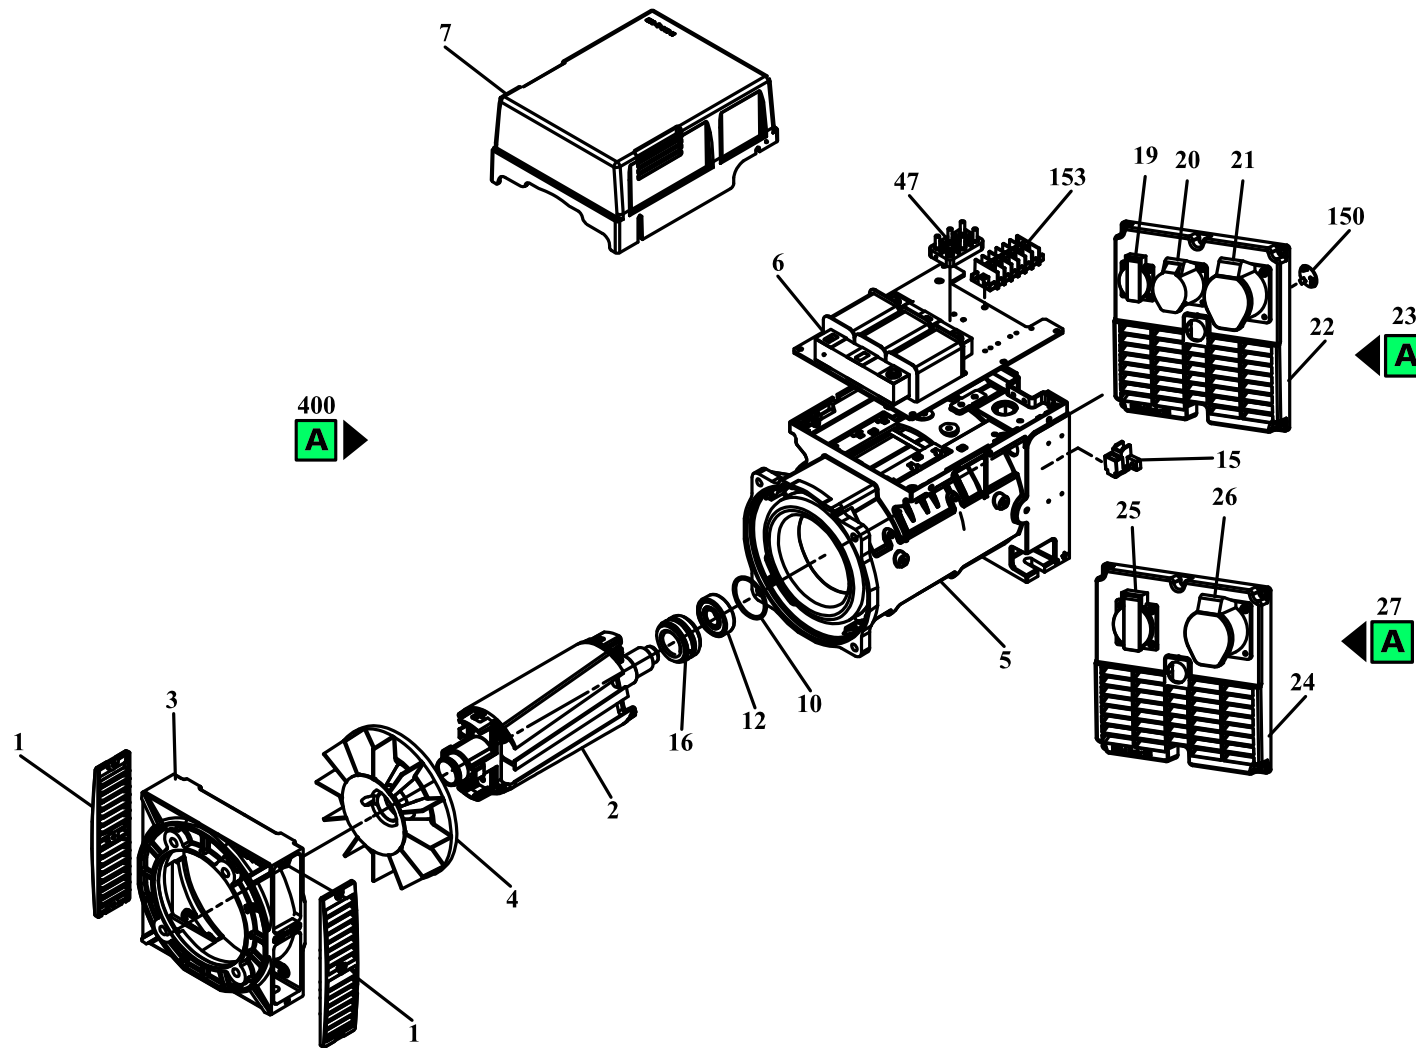

Spare Parts Catalogue

E5000

Generating sets

Valid for machine code: PA542THI000
Revision: 0 (10/2006)

POSITION	PART NUMBER	DESCRIPTION	NOTES
100	VA40025001-PRAMACB	COMPLETE FRAME 5000 PAINTED	
101	G052112	CYLINDRIC SILENT-BLOCK MF-30x30-M8x15-M8-60	
102	G052116	CYLINDRIC SILENT-BLOCK MF-40x45-M10x25-M10-45	

POSITION	PART NUMBER	DESCRIPTION	NOTES
1	PAN1GGA10010	RETE DI PROTEZIONE	
3	PAN3SLA10012	SCUDO ANTERIORE J609	
4	PAN1VGA10003	FAN	
6	PAN5CA12033	COMPOUND COMPLETO AIT	
7	PAN3CT12H0912	CUFFIA SUP+DISGIUNTORE	
10	G53518	GASKET OR 2187 d=1,78 de=47,35	
12	G010401	BEARING 6204 2RS 20-47-14	
15	G70181	BRUSHES SET EG3-A L=300	
16	G70180	SLIP RING ALT. EG 3-A	
19	G071131	SOCKET SUBASSEMBLY, POWER SUPPLY	
20	PAN7ME0026	SOCKET 2P+T 240 V - blue	
21	G071126	PANEL MOUNT SOCKET 3P+N+T 400V 16A IP44 CEE	
22	PAN00007	ALT. COVER 1SCHUKO-1CEE MF-1CEE TF	
23	PAN00008	ALT. COVER 1SCHUKO-1CEE MF-1CEE TF	
24	PAN1GGA100113	CCUFFIA ASPIRAZ.ARIA PRED.X SE-M-T100 1CEE 1 SCHUKOUFFIA PREDISPOSTA SE-M-T100	
25	G071131	SOCKET SUBASSEMBLY, POWER SUPPLY	
26	G071126	PANEL MOUNT SOCKET 3P+N+T 400V 16A IP44 CEE	
27	PAN3T12WX2S	ALT. COVER T100 SCHUKO+CEE TP	
47	PAN7MTP060502	MORSETTIERA UTILIZZAZIONE	
400	▲ AIT7000AB0EAGZ	ALT.T100SC 7.0/230/400/50/3000 J609b	Attention: this item is valid for machines produced until 09/01/2012 Interchangeable: YES
400	▲ ANT7000AB0AAGY	ALTERNATOR Z100SC 7,0/230/400/50/3000 J609b - COVER SCHUKO 16A + SINGLE PHASE SOCKET 230V 16A CEE STRAIGHT + 3PHASE SOCKET 400V 16A CEE STRAIGHT - SPECIAL 3PHASE THERMAL TILTING BREAKER - 1 SINGLE PHASE BREAKER - IP23 - NSM	Attention: this item is valid for machines produced Interchangeable: NO
400	▲ ANT7000AB0AAGZ	ALTERNATOR T100SC 7,0/230/400/50/3000 J609b - COVER SCHUKO 16A + SINGLE PHASE SOCKET 230V 16A CEE STRAIGHT + 3PHASE SOCKET 400V 16A CEE STRAIGHT - SPECIAL 3PHASE THERMAL TILTING BREAKER - 1 SINGLE PHASE BREAKER - IP23 - NSM	Attention: this item is valid for machines produced from 09/01/2012 Interchangeable: YES