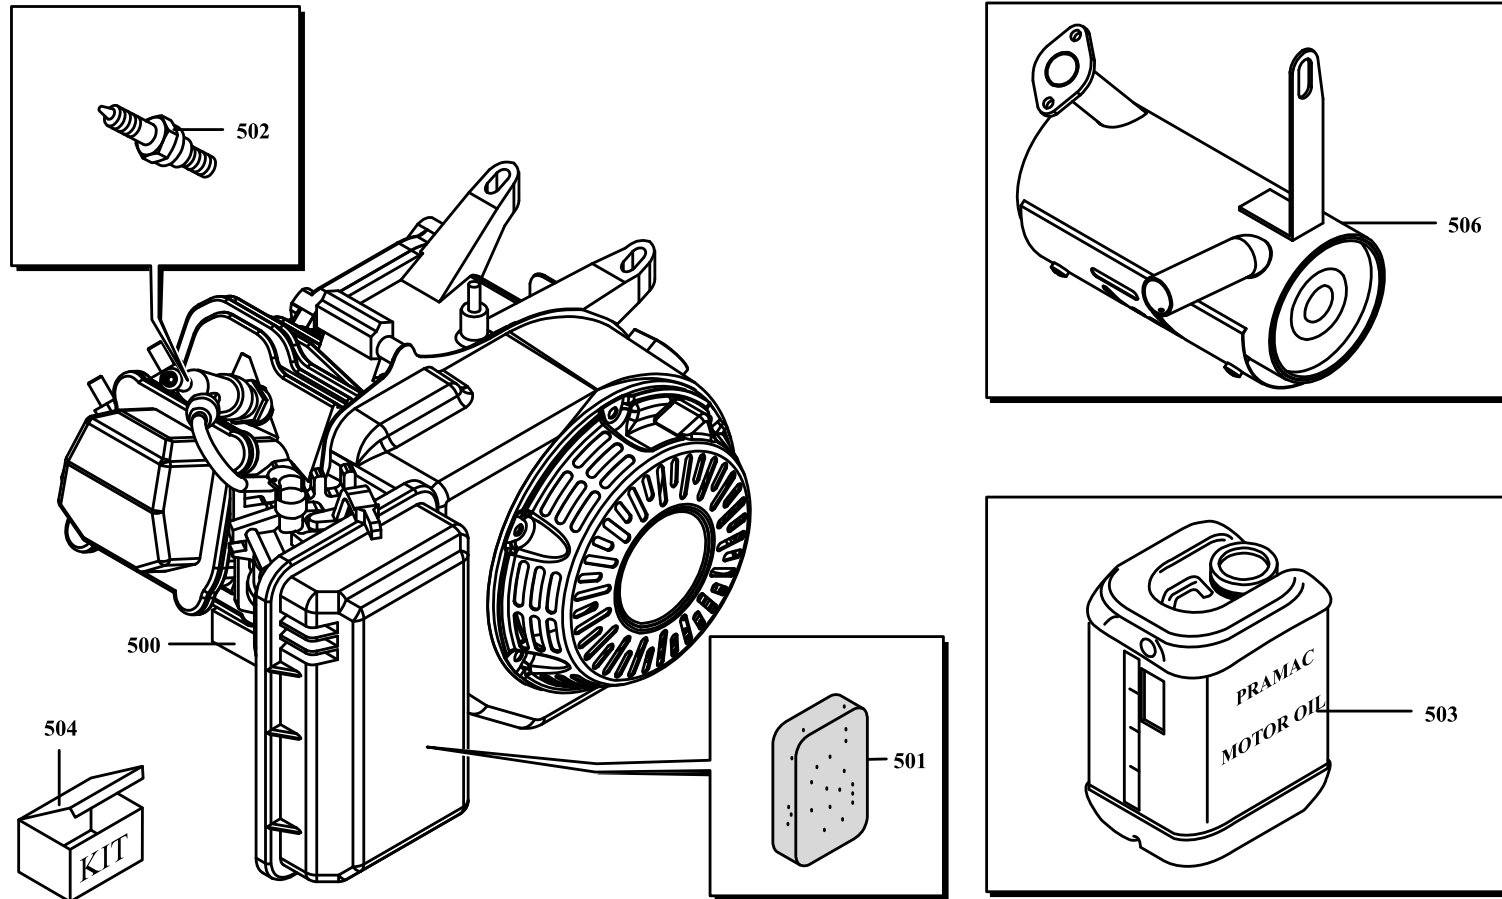

Spare Parts Catalogue

E5000

Generating sets

Valid for machine code: PA542THI000
Revision: 0 (10/2006)

POSITION	PART NUMBER	DESCRIPTION	NOTES
100	VA40025001-PRAMACB	COMPLETE FRAME 5000 PAINTED	
101	G052112	CYLINDRIC SILENT-BLOCK MF-30x30-M8x15-M8-60	
102	G052116	CYLINDRIC SILENT-BLOCK MF-40x45-M10x25-M10-45	

POSITION	PART NUMBER	DESCRIPTION	NOTES
1	PAN1GGA10010	RETE DI PROTEZIONE	
3	PAN3SLA10012	SCUDO ANTERIORE J609	
4	PAN1VGA10003	FAN	
6	PAN5CA12033	COMPOUND COMPLETO AIT	
7	PAN3CT12H0912	CUFFIA SUP+DISGIUNTORE	
10	G53518	GASKET OR 2187 d=1,78 de=47,35	
12	G010401	BEARING 6204 2RS 20-47-14	
15	G70181	BRUSHES SET EG3-A L=300	
16	G70180	SLIP RING ALT. EG 3-A	
19	G071131	SOCKET SUBASSEMBLY, POWER SUPPLY	
20	PAN7ME0026	SOCKET 2P+T 240 V - blue	
21	G071126	PANEL MOUNT SOCKET 3P+N+T 400V 16A IP44 CEE	
22	PAN00007	ALT. COVER 1SCHUKO-1CEE MF-1CEE TF	
23	PAN00008	ALT. COVER 1SCHUKO-1CEE MF-1CEE TF	
24	PAN1GGA100113	CCUFFIA ASPIRAZ.ARIA PRED.X SE-M-T100 1CEE 1 SCHUKOUFFIA PREDISPOSTA SE-M-T100	
25	G071131	SOCKET SUBASSEMBLY, POWER SUPPLY	
26	G071126	PANEL MOUNT SOCKET 3P+N+T 400V 16A IP44 CEE	
27	PAN3T12WX2S	ALT. COVER T100 SCHUKO+CEE TP	
47	PAN7MTP060502	MORSETTIERA UTILIZZAZIONE	
400	▲ AIT7000AB0EAGZ	ALT.T100SC 7.0/230/400/50/3000 J609b	Attention: this item is valid for machines produced until 09/01/2012 Interchangeable: YES
400	▲ ANT7000AB0AAGY	ALTERNATOR Z100SC 7,0/230/400/50/3000 J609b - COVER SCHUKO 16A + SINGLE PHASE SOCKET 230V 16A CEE STRAIGHT + 3PHASE SOCKET 400V 16A CEE STRAIGHT - SPECIAL 3PHASE THERMAL TILTING BREAKER - 1 SINGLE PHASE BREAKER - IP23 - NSM	Attention: this item is valid for machines produced Interchangeable: NO
400	▲ ANT7000AB0AAGZ	ALTERNATOR T100SC 7,0/230/400/50/3000 J609b - COVER SCHUKO 16A + SINGLE PHASE SOCKET 230V 16A CEE STRAIGHT + 3PHASE SOCKET 400V 16A CEE STRAIGHT - SPECIAL 3PHASE THERMAL TILTING BREAKER - 1 SINGLE PHASE BREAKER - IP23 - NSM	Attention: this item is valid for machines produced from 09/01/2012 Interchangeable: YES