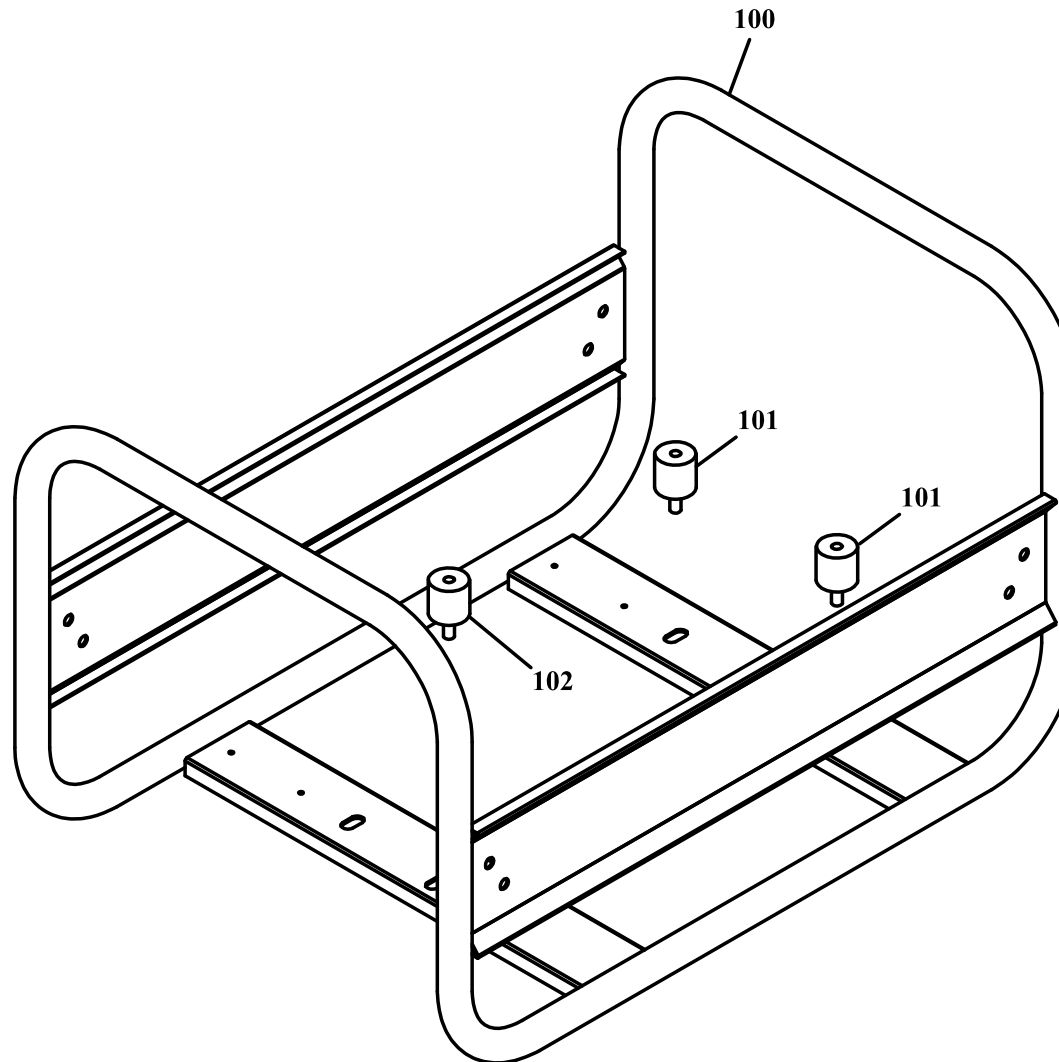

Spare Parts Catalogue

E5000

Generating sets

Valid for machine code: PA542THI000
Revision: 0 (10/2006)

POSITION	PART NUMBER	DESCRIPTION	NOTES
100	VA40025001-PRAMACB	COMPLETE FRAME 5000 PAINTED	
101	G052112	CYLINDRIC SILENT-BLOCK MF-30x30-M8x15-M8-60	
102	G052116	CYLINDRIC SILENT-BLOCK MF-40x45-M10x25-M10-45	

POSITION	PART NUMBER	DESCRIPTION	NOTES
1	PAN1GGA10010	RETE DI PROTEZIONE	
3	PAN3SLA10012	SCUDO ANTERIORE J609	
4	PAN1VGA10003	FAN	
6	PAN5CA12033	COMPOUND COMPLETO AIT	
7	PAN3CT12H0912	CUFFIA SUP+DISGIUNTORE	
10	G53518	GASKET OR 2187 d=1,78 de=47,35	
12	G010401	BEARING 6204 2RS 20-47-14	
15	G70181	BRUSHES SET EG3-A L=300	
16	G70180	SLIP RING ALT. EG 3-A	
19	G071131	SOCKET SUBASSEMBLY, POWER SUPPLY	
20	PAN7ME0026	SOCKET 2P+T 240 V - blue	
21	G071126	PANEL MOUNT SOCKET 3P+N+T 400V 16A IP44 CEE	
22	PAN00007	ALT. COVER 1SCHUKO-1CEE MF-1CEE TF	
23	PAN00008	ALT. COVER 1SCHUKO-1CEE MF-1CEE TF	
24	PAN1GGA100113	CCUFFIA ASPIRAZ.ARIA PRED.X SE-M-T100 1CEE 1 SCHUKOUFFIA PREDISPOSTA SE-M-T100	
25	G071131	SOCKET SUBASSEMBLY, POWER SUPPLY	
26	G071126	PANEL MOUNT SOCKET 3P+N+T 400V 16A IP44 CEE	
27	PAN3T12WX2S	ALT. COVER T100 SCHUKO+CEE TP	
47	PAN7MTP060502	MORSETTIERA UTILIZZAZIONE	
400	▲ AIT7000AB0EAGZ	ALT.T100SC 7.0/230/400/50/3000 J609b	Attention: this item is valid for machines produced until 09/01/2012 Interchangeable: YES
400	▲ ANT7000AB0AAGY	ALTERNATOR Z100SC 7,0/230/400/50/3000 J609b - COVER SCHUKO 16A + SINGLE PHASE SOCKET 230V 16A CEE STRAIGHT + 3PHASE SOCKET 400V 16A CEE STRAIGHT - SPECIAL 3PHASE THERMAL TILTING BREAKER - 1 SINGLE PHASE BREAKER - IP23 - NSM	Attention: this item is valid for machines produced Interchangeable: NO
400	▲ ANT7000AB0AAGZ	ALTERNATOR T100SC 7,0/230/400/50/3000 J609b - COVER SCHUKO 16A + SINGLE PHASE SOCKET 230V 16A CEE STRAIGHT + 3PHASE SOCKET 400V 16A CEE STRAIGHT - SPECIAL 3PHASE THERMAL TILTING BREAKER - 1 SINGLE PHASE BREAKER - IP23 - NSM	Attention: this item is valid for machines produced from 09/01/2012 Interchangeable: YES