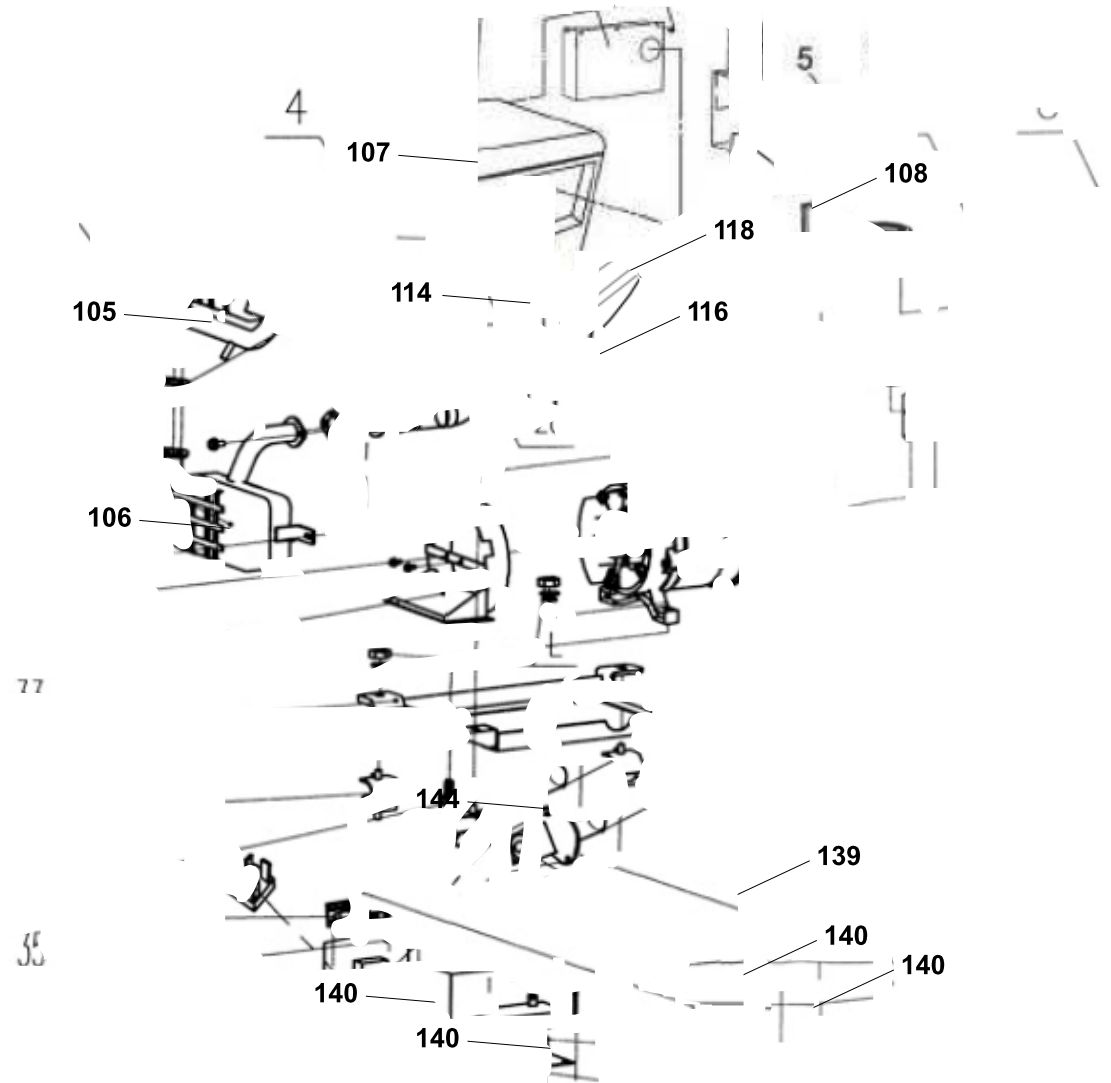

Spare Parts Catalogue

PMD5050s

Generating sets

Valid for machine code: PR422TXA000

Revision: 0 (08/2012)

POSITION	PART NUMBER	DESCRIPTION	NOTES
105	PEG00030	UPPER SILENCER BL5000s	
106	PEG00031	LOW SILENCER BL5000s	
114	PEG00015	CAP FUEL TANK BL5000s	
116	PEG00014	FUEL TANK	
118	PGT00030	LEVELER ASSY OIL 6200/6250/7000	
139	PEG00010	BASAMENTO	
140	PEG00011	WHEELS BL5000s	
144	G089001	BATTERY 26Ah 12V SEALED - 205x132x185.5	

POSITION	PART NUMBER	DESCRIPTION	NOTES
300	PEG00044	PMD5050S EL. PANEL	
303	PEG00019	ELECTRIC START	
304	PEG00058	Key PMD5000S-2017	
305	PEG00047	Relay ON-ON 5 PIN 12V-30/40A	
306	G075560	MAGNETOTHERMIC SWITCH 3P 10A 4,5KA	
307	PEG00045	OIL ALARM LAMP	
309	G070693	FUSE SUPPORT 6,3x32	
311	G070110	BATTERY CHARGER BLACK SCREW TERMINAL	
312	G070109	BATTERY CHARGER RED SCREW TERMINAL	
314	PEG00037	DIGITAL DISPLAY HZ-V-HOUR	
315	G071127	PANEL MOUNT SOCKET 3P+N+T 380V 16A IP44 CEE	
318	PEG00070	3-Poles Circuit Breaker PMD5050S	
320	G071131	SOCKET SUBASSEMBLY, POWER SUPPLY	
323	G075260	RELAY 40A 12V	

POSITION	PART NUMBER	DESCRIPTION	NOTES
400	PEG00028	ALTERNATORE BL5000S 3 PHASE 230/400V/50Hz	
410	PAA00037	Sost. dal PAA80008	
411	PAA00035	COLLETTORE	
414	PAA00104	BRUSH SUBASSEMBLY, CARBON 5000/8000	
415	PAA00012	PLASTIC FAN	

POSITION	PART NUMBER	DESCRIPTION	NOTES
500	PEG00029	DIESEL ENGINE 5.7KW/3000rpm - electric starter - without muffler/wind leading case/recoil start assembly - for BL5000S 1 phase	
503	P3KI00299	Kit Pramac Power	
508	PEG00023	ENGINE GOVERNOR BL5000S	
509	PEG00042	Flywheel alternator	
510	PEG861702103	OIL FILTER BL4500/BL6500 (Sost. da PEY00005)	
511	PEG00001	STARTER MOTOR BL6500	
512	PEG00038	Pump driving gear	
513	PEG00041	Governor fork tappet	
515	P3KI00215	KIT BL5000s	
516	G080101	FUEL FILTER FB1-01544 5u	
518	PEY00002	AIR FILTER	
519	PEG861702002	OIL FILLER CAP / LEVEL BL4500/BL6500	
520	PEG00024	INJECTON PUMP	
530	PEG86210201	DESCRIPTION N/A	
531	PEG00021	OIL SENSOR	