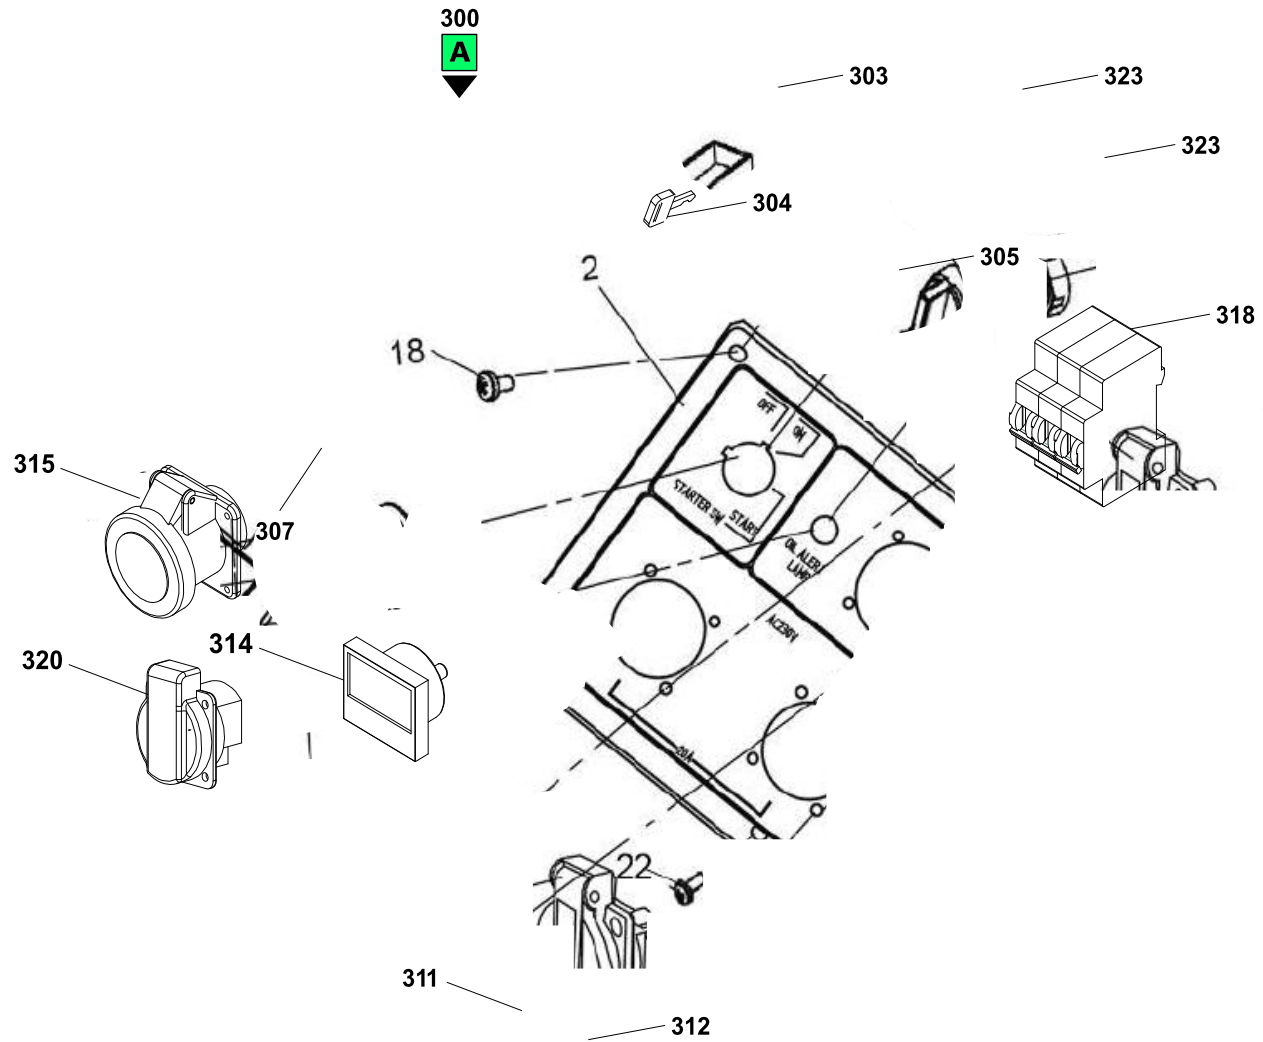

Spare Parts Catalogue

PMD5050s

Generating sets

Valid for machine code: PR422TXA000

Revision: 0 (08/2012)

POSITION	PART NUMBER	DESCRIPTION	NOTES
105	PEG00030	UPPER SILENCER BL5000s	
106	PEG00031	LOW SILENCER BL5000s	
114	PEG00015	CAP FUEL TANK BL5000s	
116	PEG00014	FUEL TANK	
118	PGT00030	LEVELER ASSY OIL 6200/6250/7000	
139	PEG00010	BASAMENTO	
140	PEG00011	WHEELS BL5000s	
144	G089001	BATTERY 26Ah 12V SEALED - 205x132x185.5	

POSITION	PART NUMBER	DESCRIPTION	NOTES
300	PEG00044	PMD5050S EL. PANEL	
303	PEG00019	ELECTRIC START	
304	PEG00058	Key PMD5000S-2017	
305	PEG00047	Relay ON-ON 5 PIN 12V-30/40A	
306	G075560	MAGNETOTHERMIC SWITCH 3P 10A 4,5KA	
307	PEG00045	OIL ALARM LAMP	
309	G070693	FUSE SUPPORT 6,3x32	
311	G070110	BATTERY CHARGER BLACK SCREW TERMINAL	
312	G070109	BATTERY CHARGER RED SCREW TERMINAL	
314	PEG00037	DIGITAL DISPLAY HZ-V-HOUR	
315	G071127	PANEL MOUNT SOCKET 3P+N+T 380V 16A IP44 CEE	
318	PEG00070	3-Poles Circuit Breaker PMD5050S	
320	G071131	SOCKET SUBASSEMBLY, POWER SUPPLY	
323	G075260	RELAY 40A 12V	

POSITION	PART NUMBER	DESCRIPTION	NOTES
400	PEG00028	ALTERNATORE BL5000S 3 PHASE 230/400V/50Hz	
410	PAA00037	Sost. dal PAA80008	
411	PAA00035	COLLETTORE	
414	PAA00104	BRUSH SUBASSEMBLY, CARBON 5000/8000	
415	PAA00012	PLASTIC FAN	

POSITION	PART NUMBER	DESCRIPTION	NOTES
500	PEG00029	DIESEL ENGINE 5.7KW/3000rpm - electric starter - without muffler/wind leading case/recoil start assembly - for BL5000S 1 phase	
503	P3KI00299	Kit Pramac Power	
508	PEG00023	ENGINE GOVERNOR BL5000S	
509	PEG00042	Flywheel alternator	
510	PEG861702103	OIL FILTER BL4500/BL6500 (Sost. da PEY00005)	
511	PEG00001	STARTER MOTOR BL6500	
512	PEG00038	Pump driving gear	
513	PEG00041	Governor fork tappet	
515	P3KI00215	KIT BL5000s	
516	G080101	FUEL FILTER FB1-01544 5u	
518	PEY00002	AIR FILTER	
519	PEG861702002	OIL FILLER CAP / LEVEL BL4500/BL6500	
520	PEG00024	INJECTON PUMP	
530	PEG86210201	DESCRIPTION N/A	
531	PEG00021	OIL SENSOR	