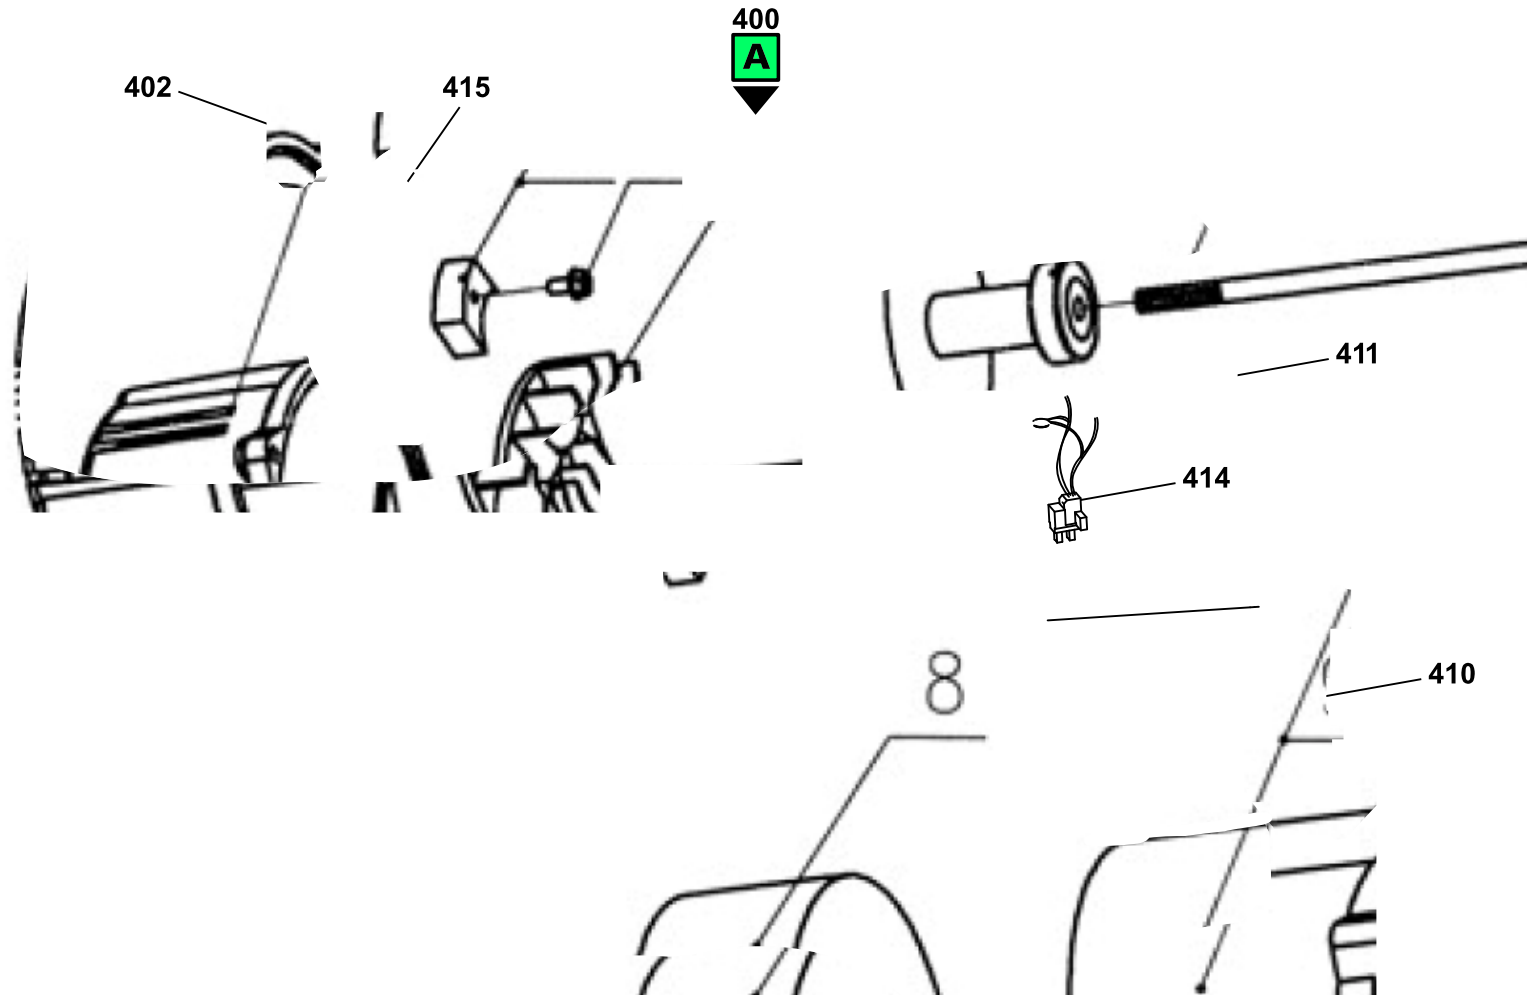

Spare Parts Catalogue

PMD5050s

Generating sets

Valid for machine code: PR422TXA000

Revision: 0 (08/2012)

POSITION	PART NUMBER	DESCRIPTION	NOTES
105	PEG00030	UPPER SILENCER BL5000s	
106	PEG00031	LOW SILENCER BL5000s	
114	PEG00015	CAP FUEL TANK BL5000s	
116	PEG00014	FUEL TANK	
118	PGT00030	LEVELER ASSY OIL 6200/6250/7000	
139	PEG00010	BASAMENTO	
140	PEG00011	WHEELS BL5000s	
144	G089001	BATTERY 26Ah 12V SEALED - 205x132x185.5	

POSITION	PART NUMBER	DESCRIPTION	NOTES
300	PEG00044	PMD5050S EL. PANEL	
303	PEG00019	ELECTRIC START	
304	PEG00058	Key PMD5000S-2017	
305	PEG00047	Relay ON-ON 5 PIN 12V-30/40A	
306	G075560	MAGNETOTHERMIC SWITCH 3P 10A 4,5KA	
307	PEG00045	OIL ALARM LAMP	
309	G070693	FUSE SUPPORT 6,3x32	
311	G070110	BATTERY CHARGER BLACK SCREW TERMINAL	
312	G070109	BATTERY CHARGER RED SCREW TERMINAL	
314	PEG00037	DIGITAL DISPLAY HZ-V-HOUR	
315	G071127	PANEL MOUNT SOCKET 3P+N+T 380V 16A IP44 CEE	
318	PEG00070	3-Poles Circuit Breaker PMD5050S	
320	G071131	SOCKET SUBASSEMBLY, POWER SUPPLY	
323	G075260	RELAY 40A 12V	

POSITION	PART NUMBER	DESCRIPTION	NOTES
400	PEG00028	ALTERNATORE BL5000S 3 PHASE 230/400V/50Hz	
410	PAA00037	Sost. dal PAA80008	
411	PAA00035	COLLETTORE	
414	PAA00104	BRUSH SUBASSEMBLY, CARBON 5000/8000	
415	PAA00012	PLASTIC FAN	

POSITION	PART NUMBER	DESCRIPTION	NOTES
500	PEG00029	DIESEL ENGINE 5.7KW/3000rpm - electric starter - without muffler/wind leading case/recoil start assembly - for BL5000S 1 phase	
503	P3KI00299	Kit Pramac Power	
508	PEG00023	ENGINE GOVERNOR BL5000S	
509	PEG00042	Flywheel alternator	
510	PEG861702103	OIL FILTER BL4500/BL6500 (Sost. da PEY00005)	
511	PEG00001	STARTER MOTOR BL6500	
512	PEG00038	Pump driving gear	
513	PEG00041	Governor fork tappet	
515	P3KI00215	KIT BL5000s	
516	G080101	FUEL FILTER FB1-01544 5u	
518	PEY00002	AIR FILTER	
519	PEG861702002	OIL FILLER CAP / LEVEL BL4500/BL6500	
520	PEG00024	INJECTON PUMP	
530	PEG86210201	DESCRIPTION N/A	
531	PEG00021	OIL SENSOR	