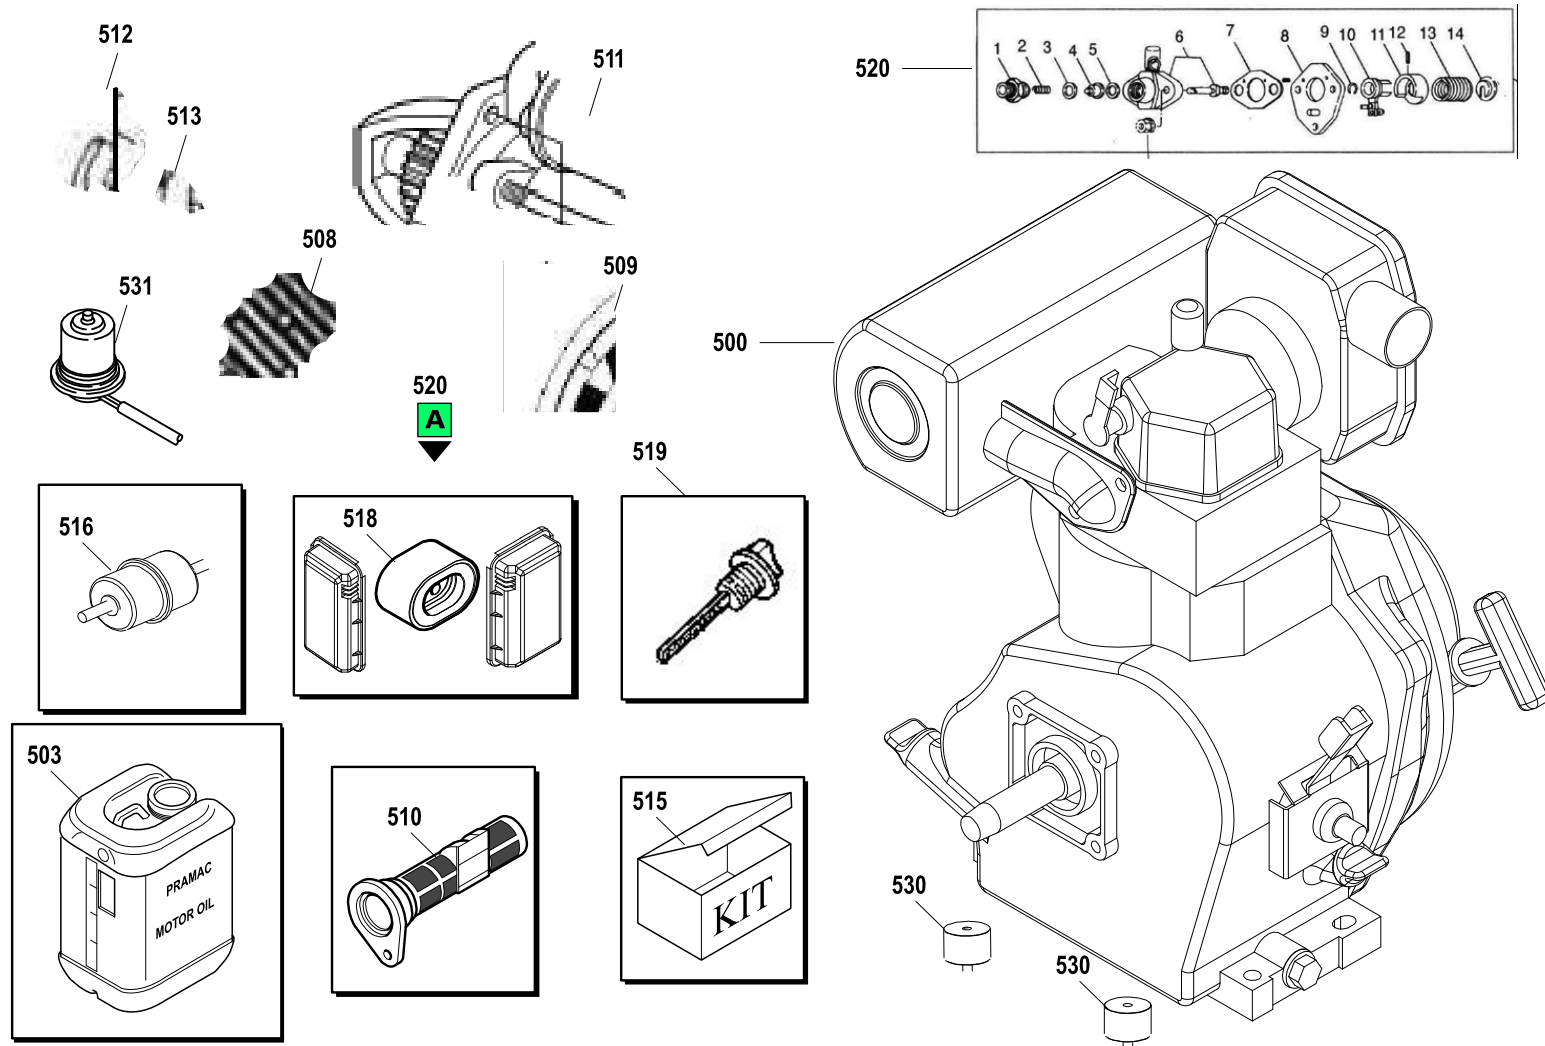

Spare Parts Catalogue

PMD5050s

Generating sets

Valid for machine code: PR422TXA000

Revision: 0 (08/2012)

POSITION	PART NUMBER	DESCRIPTION	NOTES
105	PEG00030	UPPER SILENCER BL5000s	
106	PEG00031	LOW SILENCER BL5000s	
114	PEG00015	CAP FUEL TANK BL5000s	
116	PEG00014	FUEL TANK	
118	PGT00030	LEVELER ASSY OIL 6200/6250/7000	
139	PEG00010	BASAMENTO	
140	PEG00011	WHEELS BL5000s	
144	G089001	BATTERY 26Ah 12V SEALED - 205x132x185.5	

POSITION	PART NUMBER	DESCRIPTION	NOTES
300	PEG00044	PMD5050S EL. PANEL	
303	PEG00019	ELECTRIC START	
304	PEG00058	Key PMD5000S-2017	
305	PEG00047	Relay ON-ON 5 PIN 12V-30/40A	
306	G075560	MAGNETOTHERMIC SWITCH 3P 10A 4,5KA	
307	PEG00045	OIL ALARM LAMP	
309	G070693	FUSE SUPPORT 6,3x32	
311	G070110	BATTERY CHARGER BLACK SCREW TERMINAL	
312	G070109	BATTERY CHARGER RED SCREW TERMINAL	
314	PEG00037	DIGITAL DISPLAY HZ-V-HOUR	
315	G071127	PANEL MOUNT SOCKET 3P+N+T 380V 16A IP44 CEE	
318	PEG00070	3-Poles Circuit Breaker PMD5050S	
320	G071131	SOCKET SUBASSEMBLY, POWER SUPPLY	
323	G075260	RELAY 40A 12V	

POSITION	PART NUMBER	DESCRIPTION	NOTES
400	PEG00028	ALTERNATORE BL5000S 3 PHASE 230/400V/50Hz	
410	PAA00037	Sost. dal PAA80008	
411	PAA00035	COLLETTORE	
414	PAA00104	BRUSH SUBASSEMBLY, CARBON 5000/8000	
415	PAA00012	PLASTIC FAN	

POSITION	PART NUMBER	DESCRIPTION	NOTES
500	PEG00029	DIESEL ENGINE 5.7KW/3000rpm - electric starter - without muffler/wind leading case/recoil start assembly - for BL5000S 1 phase	
503	P3KI00299	Kit Pramac Power	
508	PEG00023	ENGINE GOVERNOR BL5000S	
509	PEG00042	Flywheel alternator	
510	PEG861702103	OIL FILTER BL4500/BL6500 (Sost. da PEY00005)	
511	PEG00001	STARTER MOTOR BL6500	
512	PEG00038	Pump driving gear	
513	PEG00041	Governor fork tappet	
515	P3KI00215	KIT BL5000s	
516	G080101	FUEL FILTER FB1-01544 5u	
518	PEY00002	AIR FILTER	
519	PEG861702002	OIL FILLER CAP / LEVEL BL4500/BL6500	
520	PEG00024	INJECTON PUMP	
530	PEG86210201	DESCRIPTION N/A	
531	PEG00021	OIL SENSOR	