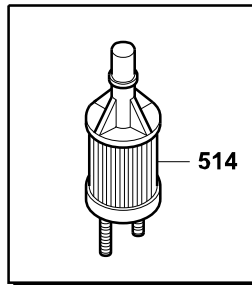

Spare Parts Catalogue

E4500-MONOPHASE

Power systems | Generating sets

Valid for machine code: PA322SYH000

Revision: 0 (9/2011)

Copyright 2016 Pramac Group, All Rights Reserved.

Position	Part Number	Description	Notes
100	▲ V72360100-PRAMACB	Complete Frame 4500 Syhdi Painted	Valid for products manufactured until 07/01/2009
	▲ VA50017600-PRAMACB	E6000/4500 Tubular Frame Painted * Pramac Orangepeel	Valid for products manufactured from 07/01/2009
101	G052112	Cylindric Silent-block Mf-30x30-m8x15-m8-60	-
102	G052120	Cylindric Silent-block Mf-40x40-m8x14-m8-45	-

Position	Part Number	Description	Notes
1	PAN1GGA10014	Alt. Grill	-
2	PAN5AA121817	Rotore Avvolto Se100e J609bc22-25.4	-
4	PAN1VGA10003	Fan	-
11	PAN7TZUN08157	Tension Rod Zinc Plated M8-5/16" Es80a	-
12	G010301	Bearing 6203 2z (17-40-12)	-
17	G69621	Battery Charger Diode 6a - 1200v	-
18	G70698	Capacitor 18mf	-
19	PAN1GGA100111	Frontal Cover Predisp. 2 Shuko 16a + Cb	-
24	PAN3FLA10010	Flangia Accoppiamento J609b C22-25,4 Se100	-
25	PAN3SLA10015	Scudo Anteriore Se100	-
27	PAN3SLA10016	Scudo Posteriore Se100	-
28	PAN3APPL0011N	Shutter Band Es80a	-
48	PANKVZ14L781	Varistore Ossido Di Zinco 14/780vdc	-
300	ANS4200CB0A2AZ	Alt.se 100 E 4,2kva 230v 50hz J609b C22-c25,4	-