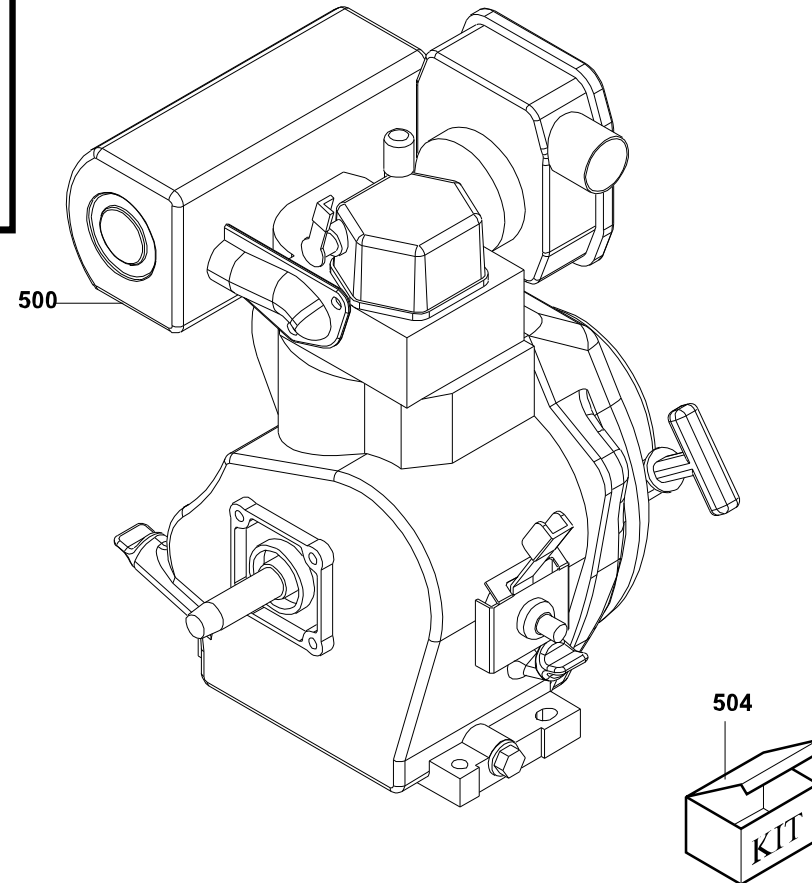

Spare Parts Catalogue

E4500-MONOPHASE

Power systems | Generating sets

Valid for machine code: PA322SYH000

Revision: 0 (9/2011)

Copyright 2016 Pramac Group, All Rights Reserved.

Position	Part Number	Description	Notes
100	▲ V72360100-PRAMACB	Complete Frame 4500 Syhdi Painted	Valid for products manufactured until 07/01/2009
	▲ VA50017600-PRAMACB	E6000/4500 Tubular Frame Painted * Pramac Orangepeel	Valid for products manufactured from 07/01/2009
101	G052112	Cylindric Silent-block Mf-30x30-m8x15-m8-60	-
102	G052120	Cylindric Silent-block Mf-40x40-m8x14-m8-45	-

Position	Part Number	Description	Notes
1	PAN1GGA10014	Alt. Grill	-
2	PAN5AA121817	Rotore Avvolto Se100e J609bc22-25.4	-
4	PAN1VGA10003	Fan	-
11	PAN7TZUN08157	Tension Rod Zinc Plated M8-5/16" Es80a	-
12	G010301	Bearing 6203 2z (17-40-12)	-
17	G69621	Battery Charger Diode 6a - 1200v	-
18	G70698	Capacitor 18mf	-
19	PAN1GGA100111	Frontal Cover Predisp. 2 Shuko 16a + Cb	-
24	PAN3FLA10010	Flangia Accoppiamento J609b C22-25,4 Se100	-
25	PAN3SLA10015	Scudo Anteriore Se100	-
27	PAN3SLA10016	Scudo Posteriore Se100	-
28	PAN3APPL0011N	Shutter Band Es80a	-
48	PANKVZ14L781	Varistore Ossido Di Zinco 14/780vdc	-
300	ANS4200CB0A2AZ	Alt.se 100 E 4,2kva 230v 50hz J609b C22-c25,4	-