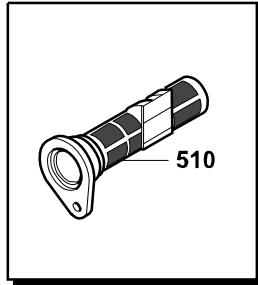

Spare Parts Catalogue

E4500-MONOPHASE

Power systems | Generating sets

Valid for machine code: PA322SYH000

Revision: 0 (9/2011)

Copyright 2016 Pramac Group, All Rights Reserved.

Position	Part Number	Description	Notes
100	▲ V72360100-PRAMACB	Complete Frame 4500 Syhdi Painted	Valid for products manufactured until 07/01/2009
	▲ VA50017600-PRAMACB	E6000/4500 Tubular Frame Painted * Pramac Orangepeel	Valid for products manufactured from 07/01/2009
101	G052112	Cylindric Silent-block Mf-30x30-m8x15-m8-60	-
102	G052120	Cylindric Silent-block Mf-40x40-m8x14-m8-45	-

Position	Part Number	Description	Notes
1	PAN1GGA10014	Alt. Grill	-
2	PAN5AA121817	Rotore Avvolto Se100e J609bc22-25.4	-
4	PAN1VGA10003	Fan	-
11	PAN7TZUN08157	Tension Rod Zinc Plated M8-5/16" Es80a	-
12	G010301	Bearing 6203 2z (17-40-12)	-
17	G69621	Battery Charger Diode 6a - 1200v	-
18	G70698	Capacitor 18mf	-
19	PAN1GGA100111	Frontal Cover Predisp. 2 Shuko 16a + Cb	-
24	PAN3FLA10010	Flangia Accoppiamento J609b C22-25,4 Se100	-
25	PAN3SLA10015	Scudo Anteriore Se100	-
27	PAN3SLA10016	Scudo Posteriore Se100	-
28	PAN3APPL0011N	Shutter Band Es80a	-
48	PANKVZ14L781	Varistore Ossido Di Zinco 14/780vdc	-
300	ANS4200CB0A2AZ	Alt.se 100 E 4,2kva 230v 50hz J609b C22-c25,4	-