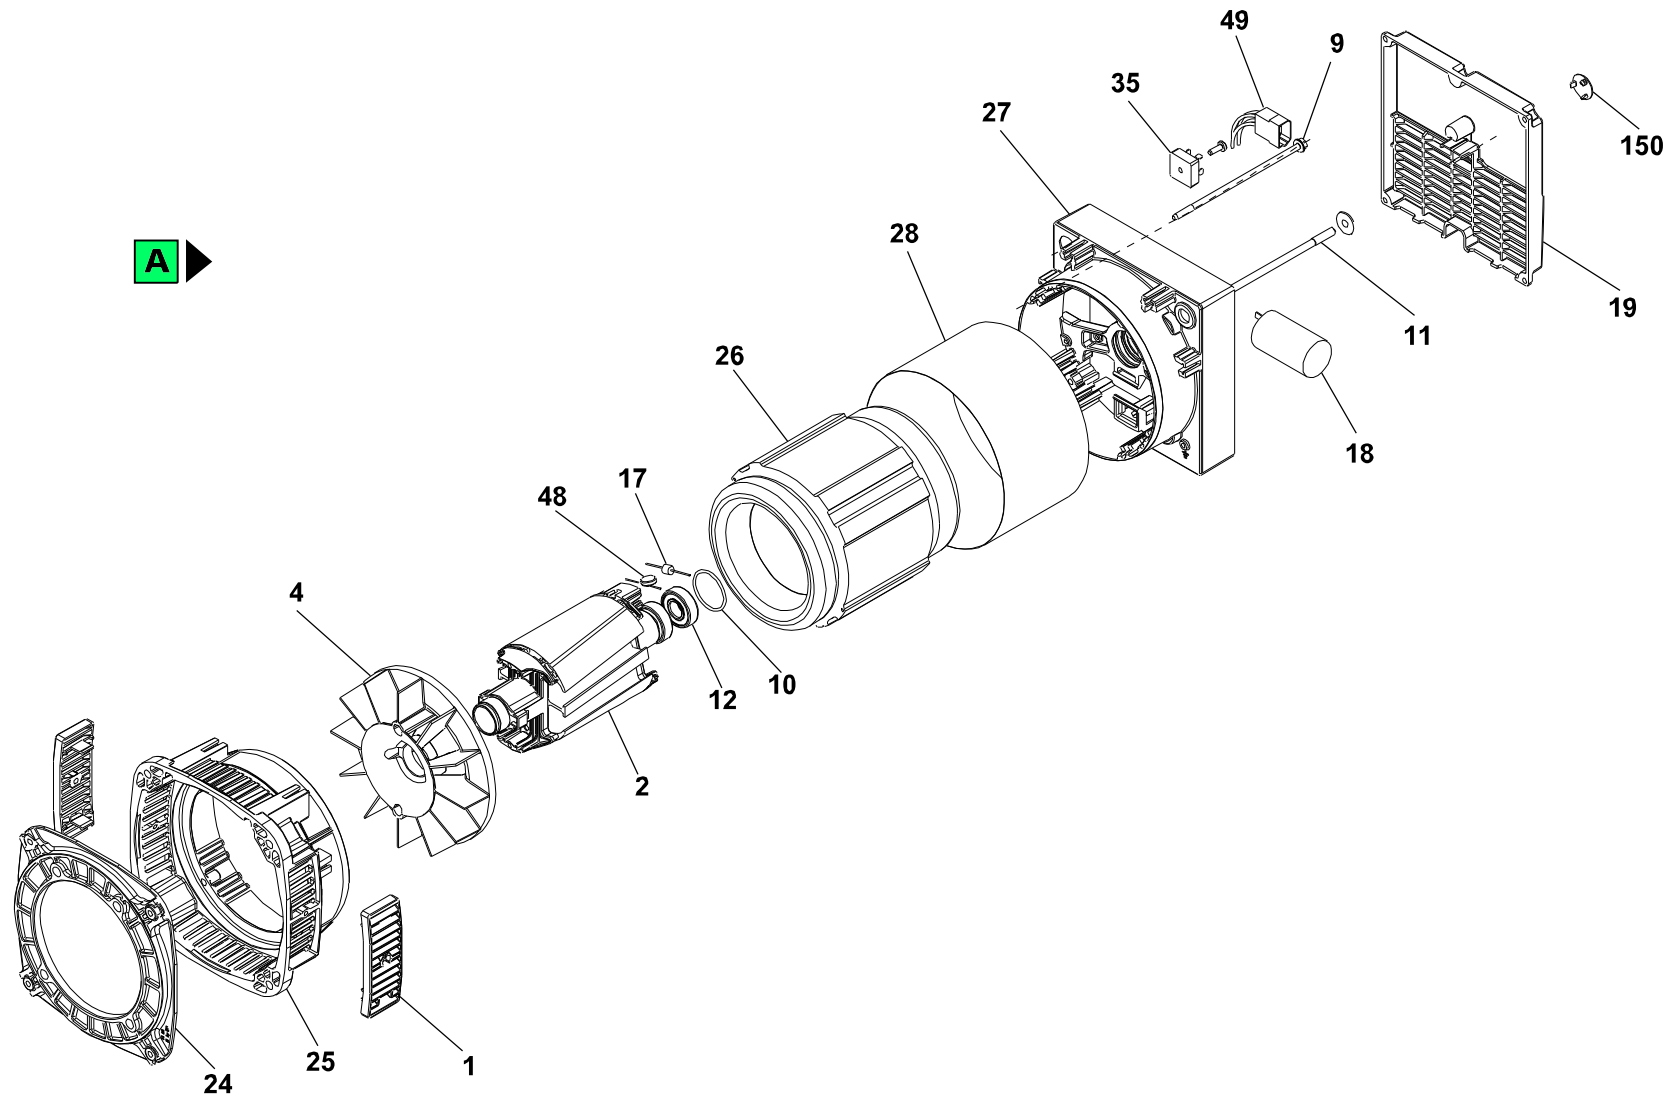

Spare Parts Catalogue

E4500-MONOPHASE

Power systems | Generating sets

Valid for machine code: PA322SYH000

Revision: 0 (9/2011)

Copyright 2016 Pramac Group, All Rights Reserved.

Position	Part Number	Description	Notes
100	▲ V72360100-PRAMACB	Complete Frame 4500 Syhdi Painted	Valid for products manufactured until 07/01/2009
	▲ VA50017600-PRAMACB	E6000/4500 Tubular Frame Painted * Pramac Orangepeel	Valid for products manufactured from 07/01/2009
101	G052112	Cylindric Silent-block Mf-30x30-m8x15-m8-60	-
102	G052120	Cylindric Silent-block Mf-40x40-m8x14-m8-45	-

Position	Part Number	Description	Notes
1	PAN1GGA10014	Alt. Grill	-
2	PAN5AA121817	Rotore Avvolto Se100e J609bc22-25.4	-
4	PAN1VGA10003	Fan	-
11	PAN7TZUN08157	Tension Rod Zinc Plated M8-5/16" Es80a	-
12	G010301	Bearing 6203 2z (17-40-12)	-
17	G69621	Battery Charger Diode 6a - 1200v	-
18	G70698	Capacitor 18mf	-
19	PAN1GGA100111	Frontal Cover Predisp. 2 Shuko 16a + Cb	-
24	PAN3FLA10010	Flangia Accoppiamento J609b C22-25,4 Se100	-
25	PAN3SLA10015	Scudo Anteriore Se100	-
27	PAN3SLA10016	Scudo Posteriore Se100	-
28	PAN3APPL0011N	Shutter Band Es80a	-
48	PANKVZ14L781	Varistore Ossido Di Zinco 14/780vdc	-
300	ANS4200CB0A2AZ	Alt.se 100 E 4,2kva 230v 50hz J609b C22-c25,4	-