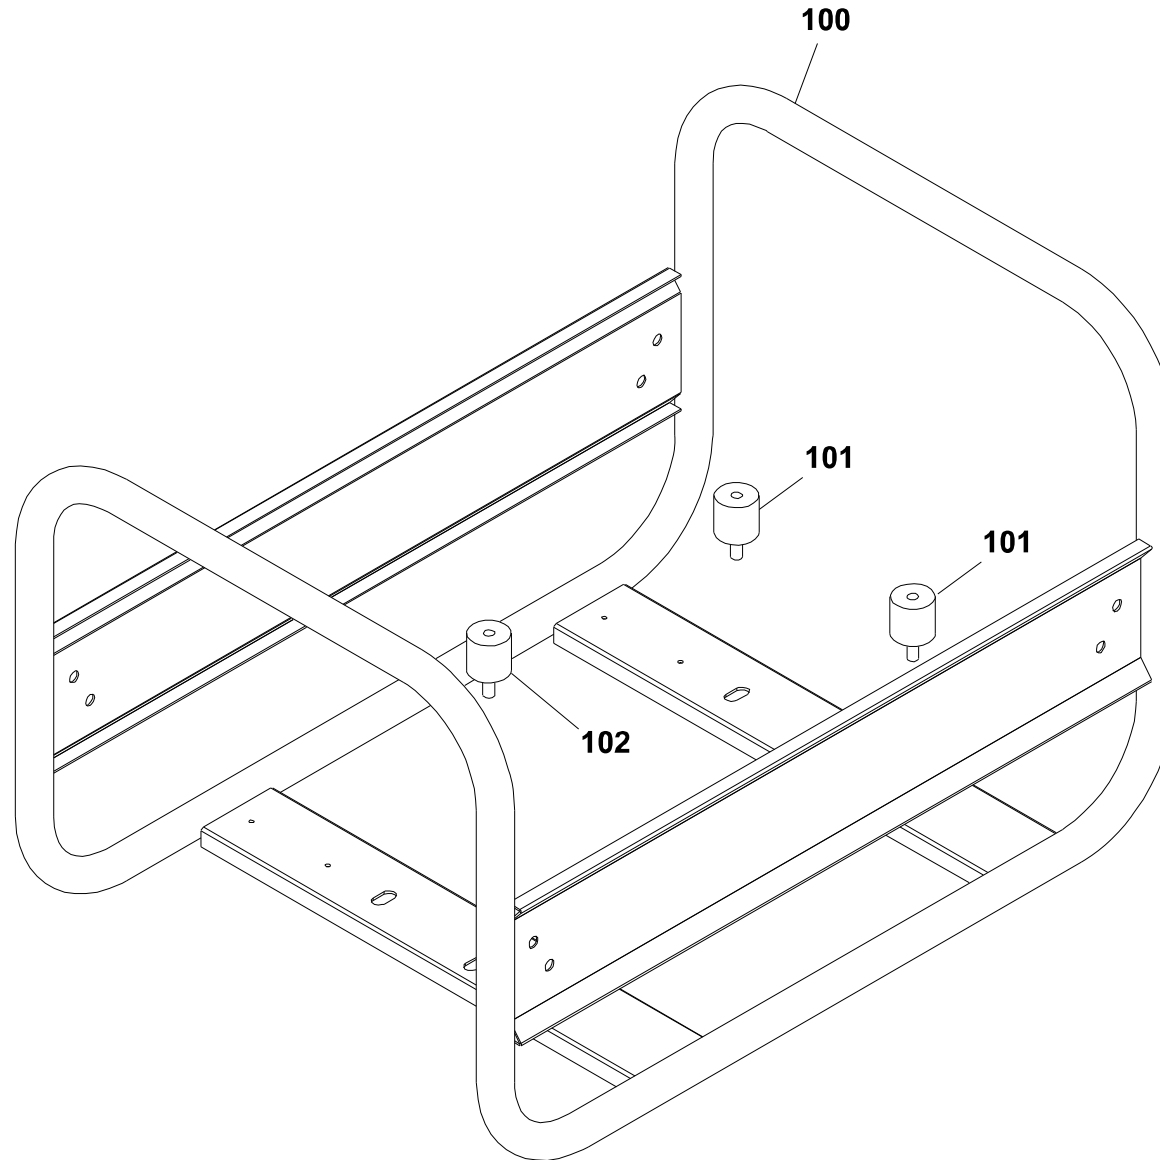

Spare Parts Catalogue

E4500-MONOPHASE

Power systems | Generating sets

Valid for machine code: PA322SYH000

Revision: 0 (9/2011)

Copyright 2016 Pramac Group, All Rights Reserved.

Position	Part Number	Description	Notes
100	▲ V72360100-PRAMACB	Complete Frame 4500 Syhdi Painted	Valid for products manufactured until 07/01/2009
	▲ VA50017600-PRAMACB	E6000/4500 Tubular Frame Painted * Pramac Orangepeel	Valid for products manufactured from 07/01/2009
101	G052112	Cylindric Silent-block Mf-30x30-m8x15-m8-60	-
102	G052120	Cylindric Silent-block Mf-40x40-m8x14-m8-45	-

Position	Part Number	Description	Notes
1	PAN1GGA10014	Alt. Grill	-
2	PAN5AA121817	Rotore Avvolto Se100e J609bc22-25.4	-
4	PAN1VGA10003	Fan	-
11	PAN7TZUN08157	Tension Rod Zinc Plated M8-5/16" Es80a	-
12	G010301	Bearing 6203 2z (17-40-12)	-
17	G69621	Battery Charger Diode 6a - 1200v	-
18	G70698	Capacitor 18mf	-
19	PAN1GGA100111	Frontal Cover Predisp. 2 Shuko 16a + Cb	-
24	PAN3FLA10010	Flangia Accoppiamento J609b C22-25,4 Se100	-
25	PAN3SLA10015	Scudo Anteriore Se100	-
27	PAN3SLA10016	Scudo Posteriore Se100	-
28	PAN3APPL0011N	Shutter Band Es80a	-
48	PANKVZ14L781	Varistore Ossido Di Zinco 14/780vdc	-
300	ANS4200CB0A2AZ	Alt.se 100 E 4,2kva 230v 50hz J609b C22-c25,4	-