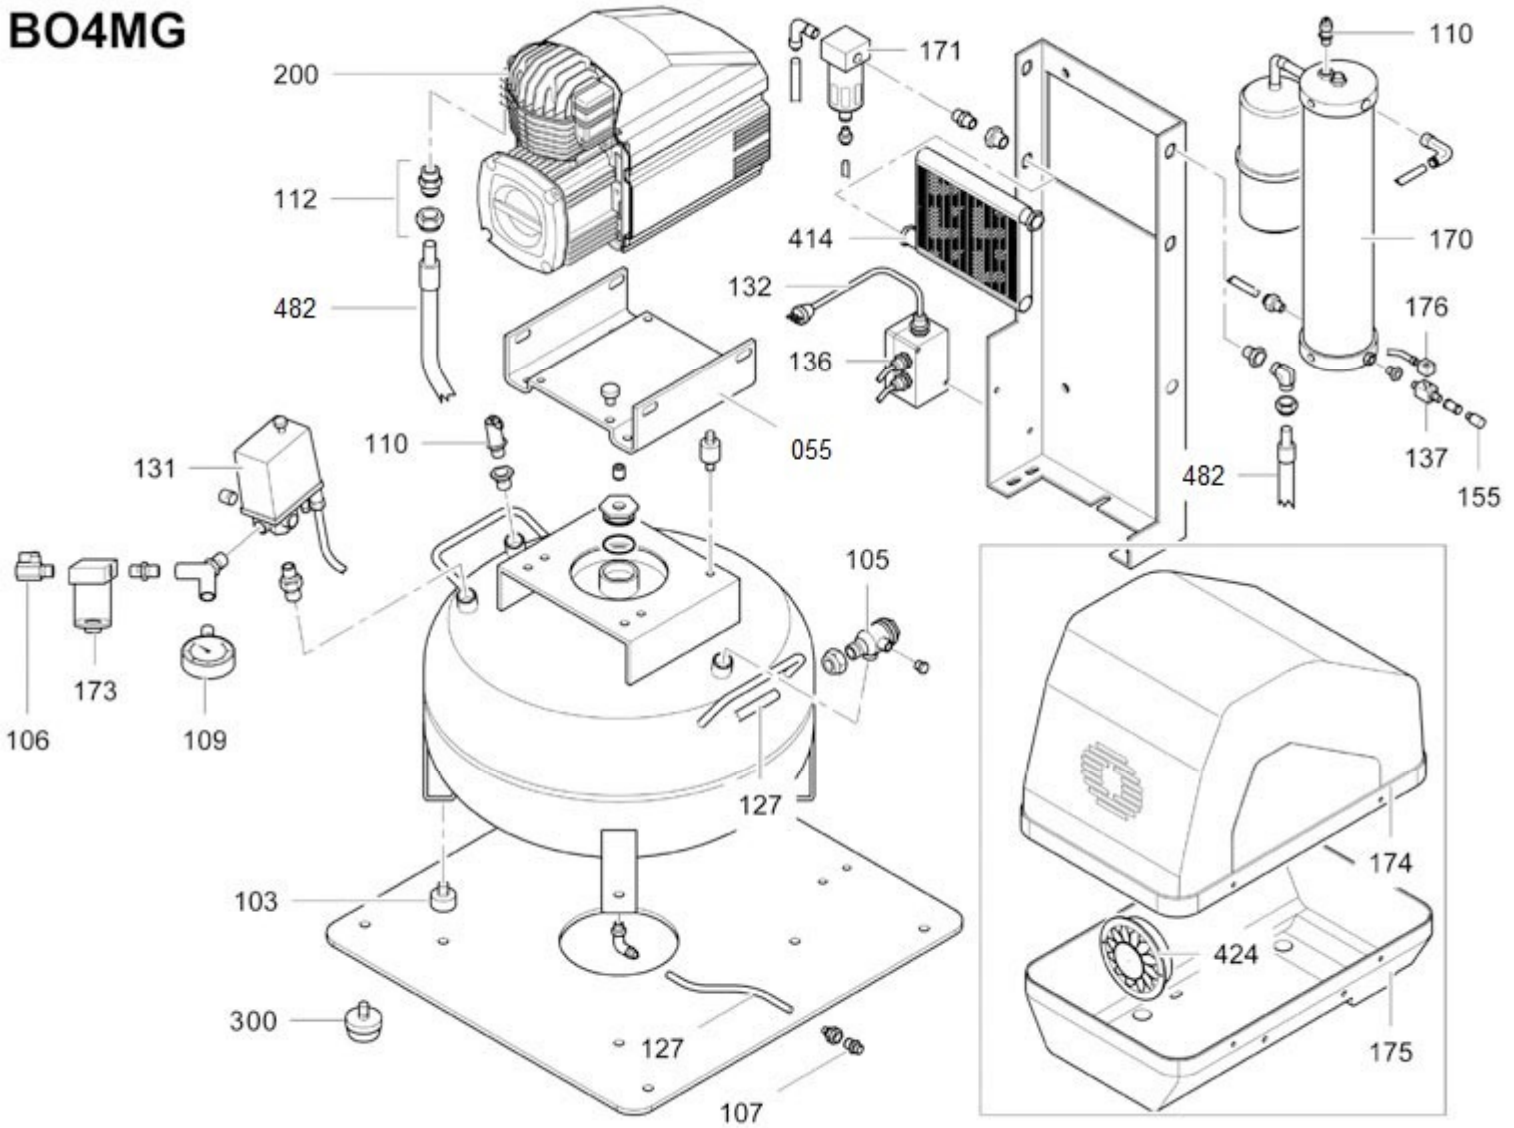

BO4MG

Pos	Component	MU	Multiplier
55	9083707021	UNIT SUPPORT	PZ 1,0
103	#020280000	PIVOTING WHEEL/FOOT	PZ 4,0
103	#020281000	PIVOTING WHEEL/FOOT	PZ 4,0
105	4101052	CHECK VALVE	PZ 1,0
106	4100809	LINE COCK	PZ 1,0
107	4100807	CONDENSATE DRAIN COCK	PZ 1,0
109	9052802	PRESSURE GAUGE	PZ 1,0
110	9049315	RELIEF VALVE	PZ 2,0
112	4100726	NIPPLE/ELBOW	PZ 1,0
112	9053159	NIPPLE/ELBOW	PZ 1,0
127	9270019	RILSAN PIPE 4/6 WHITE "PTFE"	MT 0,5
127	9270028	TUBO RILSAN "PTFE" 8/10 BIANCO	MT 1,9
131	4100688	COMPLETE PRESSURE SWITCH	PZ 1,0
132	9065847	POWER CABLE	PZ 1,0
134	#105322002	COVER SEAL	PZ 1,0
134	#169QT0008	COVER SEAL	PZ 1,0
136	9062839	MAGN. STARTER W/OVLD CUTOUT	PZ 1,0
137	4101360	SOLENOID VALVE	PZ 1,0
155	4100916	SILENCER	PZ 1,0
165	9038450	VIBRATION DAMPER 199575000	PZ 4,0
170	#548458015	DRYER	PZ 1,0
173	4100476	FILTER	PZ 1,0
174	#169QT0011	UPPER HOUSING	PZ 1,0
175	#169QT0010	LOWER HOUSING	PZ 1,0
176	#005586000	CONNECTOR	PZ 1,0
200	QT00000	BARE PUMP	PZ 1,0
300	9430901	WHEELS/FEET MOUNTING KIT	PZ 1,0
414	#048502000	AIR RADIATOR	PZ 1,0
424	4100271	ELECTRIC FAN	PZ 1,0
482	#199QT0001	FLEX HOSE DR.SONIC WITH DRY	PZ 1,0

MK160

BARE PUMP

Pos	Component	MU	Multiplier
1	QT60100 CASING	PZ	1,0
2	#116QT0003 CYLINDER	PZ	1,0
4	#116QT0002 SHAFT	PZ	1,0
23	4105390 AIR FILTER ASSEMBLY	PZ	1,0
30	9170126 CUSCINETTO 6205-2RS 260\$	PZ	1,0
43	4106660 SHIELD MOTOR	PZ	1,0
46	#216QT0001 FAN	PZ	1,0
47	9067534 ROTOR	PZ	1,0
48	9067533 WOUND STATOR	PZ	1,0
80	4105132 CONDENSER	PZ	1,0
168	#008409000 OVERLOAD CUTOUT	PZ	1,0
900	9434A42 MPK VALVE PLATE MK160/VKM320	PZ	1,0
901	9434B43 MPK PISTONE-BIEL. MK160/VKM320	PZ	1,0
906	9434G32 MPK TESTA MK160	PZ	1,0
908	9434E34 MPK COLLETTORE MK160	PZ	1,0
914	9434P01 CONVEYOR KIT	PZ	1,0