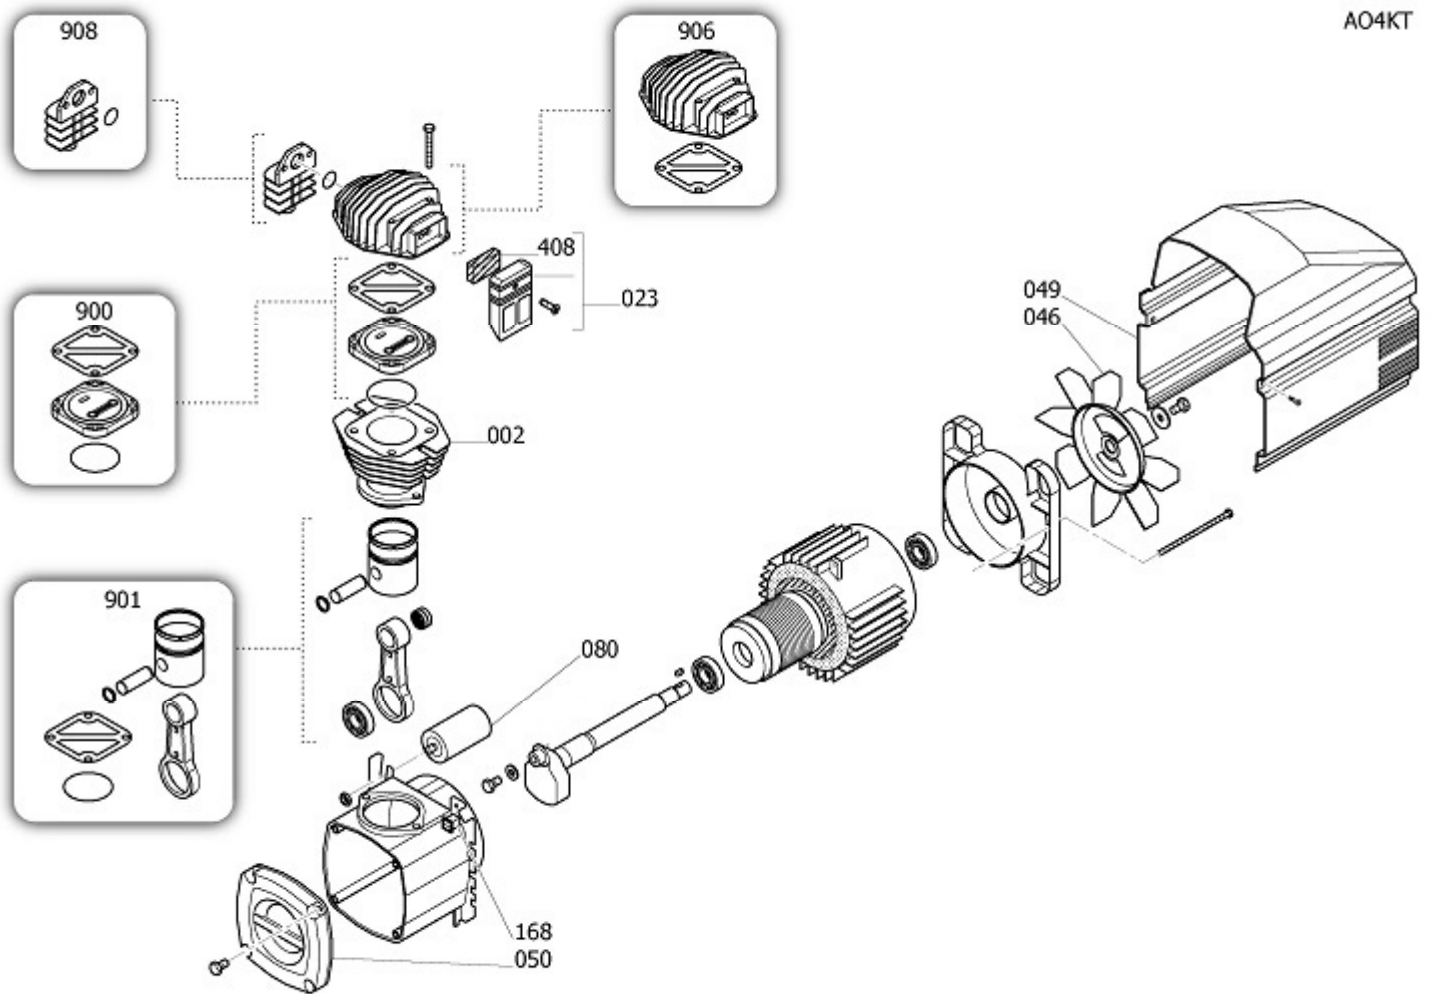

BO4MG

Pos	Component	MU	Multiplier
55	9083707021	UNIT SUPPORT	PZ 1,0
103	#020280000	PIVOTING WHEEL/FOOT	PZ 4,0
103	#020281000	PIVOTING WHEEL/FOOT	PZ 4,0
105	4101052	CHECK VALVE	PZ 1,0
106	4100809	LINE COCK	PZ 1,0
107	4100807	CONDENSATE DRAIN COCK	PZ 1,0
109	9052802	PRESSURE GAUGE	PZ 1,0
110	9049315	RELIEF VALVE	PZ 2,0
112	4100726	NIPPLE/ELBOW	PZ 1,0
112	9053159	NIPPLE/ELBOW	PZ 1,0
127	9270019	RILSAN PIPE 4/6 WHITE "PTFE"	MT 0,5
127	9270028	TUBO RILSAN "PTFE" 8/10 BIANCO	MT 1,9
131	4100688	COMPLETE PRESSURE SWITCH	PZ 1,0
132	9065847	POWER CABLE	PZ 1,0
134	#105322002	COVER SEAL	PZ 1,0
134	#169QT0008	COVER SEAL	PZ 1,0
136	9062839	MAGN. STARTER W/OVLD CUTOUT	PZ 1,0
137	4101360	SOLENOID VALVE	PZ 1,0
155	4100916	SILENCER	PZ 1,0
165	9038450	VIBRATION DAMPER 199575000	PZ 4,0
170	#548458015	DRYER	PZ 1,0
173	4100476	FILTER	PZ 1,0
174	#169QT0011	UPPER HOUSING	PZ 1,0
175	#169QT0010	LOWER HOUSING	PZ 1,0
176	#005586000	CONNECTOR	PZ 1,0
200	QT00000	BARE PUMP	PZ 1,0
300	9430901	WHEELS/FEET MOUNTING KIT	PZ 1,0
414	#048502000	AIR RADIATOR	PZ 1,0
424	4100271	ELECTRIC FAN	PZ 1,0
482	#199QT0001	FLEX HOSE DR.SONIC WITH DRY	PZ 1,0

MK160

BARE PUMP

Pos	Component	MU	Multiplier
1	QT60100 CASING	PZ	1,0
2	#116QT0003 CYLINDER	PZ	1,0
4	#116QT0002 SHAFT	PZ	1,0
23	4105390 AIR FILTER ASSEMBLY	PZ	1,0
30	9170126 CUSCINETTO 6205-2RS 260\$	PZ	1,0
43	4106660 SHIELD MOTOR	PZ	1,0
46	#216QT0001 FAN	PZ	1,0
47	9067534 ROTOR	PZ	1,0
48	9067533 WOUND STATOR	PZ	1,0
80	4105132 CONDENSER	PZ	1,0
168	#008409000 OVERLOAD CUTOUT	PZ	1,0
900	9434A42 MPK VALVE PLATE MK160/VKM320	PZ	1,0
901	9434B43 MPK PISTONE-BIEL. MK160/VKM320	PZ	1,0
906	9434G32 MPK TESTA MK160	PZ	1,0
908	9434E34 MPK COLLETTORE MK160	PZ	1,0
914	9434P01 CONVEYOR KIT	PZ	1,0