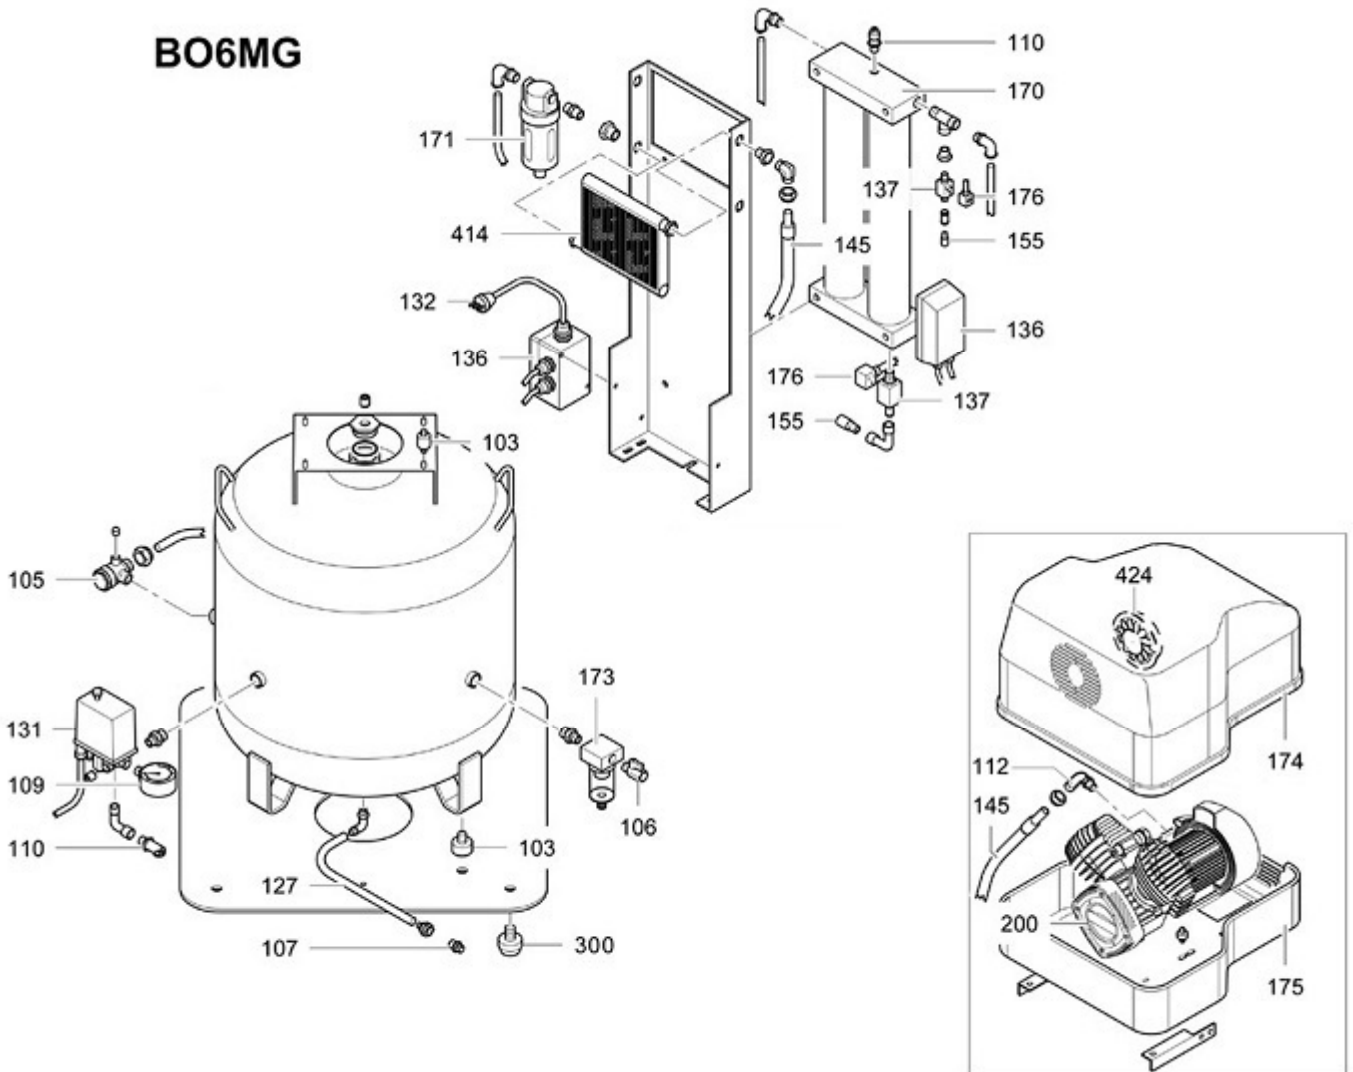

**BO6MG**

Pos	Component	MU	Multiplier
36	9004008	PZ	4,0
103	#020282000	PZ	4,0
103	9038176	PZ	4,0
105	4101052	PZ	1,0
106	4100809	PZ	1,0
107	4100807	PZ	1,0
109	9052146	PZ	1,0
110	9049315	PZ	1,0
112	9050636	PZ	1,0
112	9053159	PZ	1,0
127	9270028	MT	1,9
127	9270055	MT	0,5
131	4100688	PZ	1,0
132	9065847	PZ	1,0
134	#105322002	PZ	1,0
134	#171QU0008	PZ	1,0
136	9062841	PZ	1,0
137	4101360	PZ	1,0
155	4100916	PZ	3,0
170	#548458010	PZ	1,0
171	#048355007	PZ	1,0
173	4100476	PZ	1,0
174	#171QU0013	PZ	1,0
175	#171QU0012	PZ	1,0
176	#005586000	PZ	1,0
200	QU00001	PZ	1,0
300	9430901	PZ	1,0
414	#048502000	PZ	1,0
424	4101072	PZ	1,0
482	#199QT0001	PZ	1,0

#548458010

ESSICCATORE

Pos	Component		MU	Multiplier
155	9054019	SILENZIATORE	PZ	2,0
810	#048133001	ALLUMINA ATTIVATA	PZ	1,0

Pos	Component	MU	Multiplier
1	QU60100 CARTER	PZ	1,0
2	#116QT0003 CILINDRO	PZ	2,0
4	9067739 ALBERO	PZ	1,0
9	#116QU0002 CONTRAPPESO	PZ	1,0
23	4105390 FILTRO ARIA COMPLETO	PZ	2,0
26	#116200008 COPERCHIO ANTERIORE	PZ	1,0
30	9170126 CUSCINETTO 6205-2RS 260°	PZ	2,0
34	#027003000 ANELLO DI TENUTA	PZ	1,0
43	#116055014 SCUDO MOTORE	PZ	1,0
46	#116070001 VENTOLA	PZ	1,0
47	3D62056 ROTORE	PZ	1,0
48	QU65052 STATORE AVVOLTO	PZ	1,0
49	#116003003 CARENATURA SUPERIORE	PZ	1,0
80	9612604 CONDENSATORE	PZ	1,0
168	9612121 MOTOPROTETTORE	PZ	1,0
900	9434A42 MPK PIASTRA VALV. MK160/VKM320	PZ	2,0
901	9434B43 MPK PISTONE-BIEL. MK160/VKM320	PZ	2,0
906	9434G32 MPK TESTA MK160	PZ	2,0
908	9434E41 MPK COLLETTORE VKM320	PZ	1,0
909	9434F52 MPK GUARNIZIONI VKM320	PZ	1,0

4105390

FILTRO ARIA COMPLETO

Pos	Component	MU	Multiplier
408	4105457	ELEMENTO FILTRANTE MK255	PZ 1,0

9434A42

MPK PIASTRA VALV. MK160/VKM320

Pos	Component	MU	Multiplier
6	4105686 PIASTRA PORTAVALVOLE	PZ	1,0

Pos	Component		MU	Multiplier
8	QT11005	BIELLA COMPLETA	PZ	1,0
8	QT11105	BIELLA COMPLETA	PZ	1,0
14	#116004014	SPINOTTO BP	PZ	1,0
30	#033048000	ASTUC.A RULLINI HK15202RS 260°	PZ	1,0
30	9170128	CUSCINETTO 6203-2RS-C3-V2 150°	PZ	1,0
120	#116004020	MOLLA	PZ	1,0