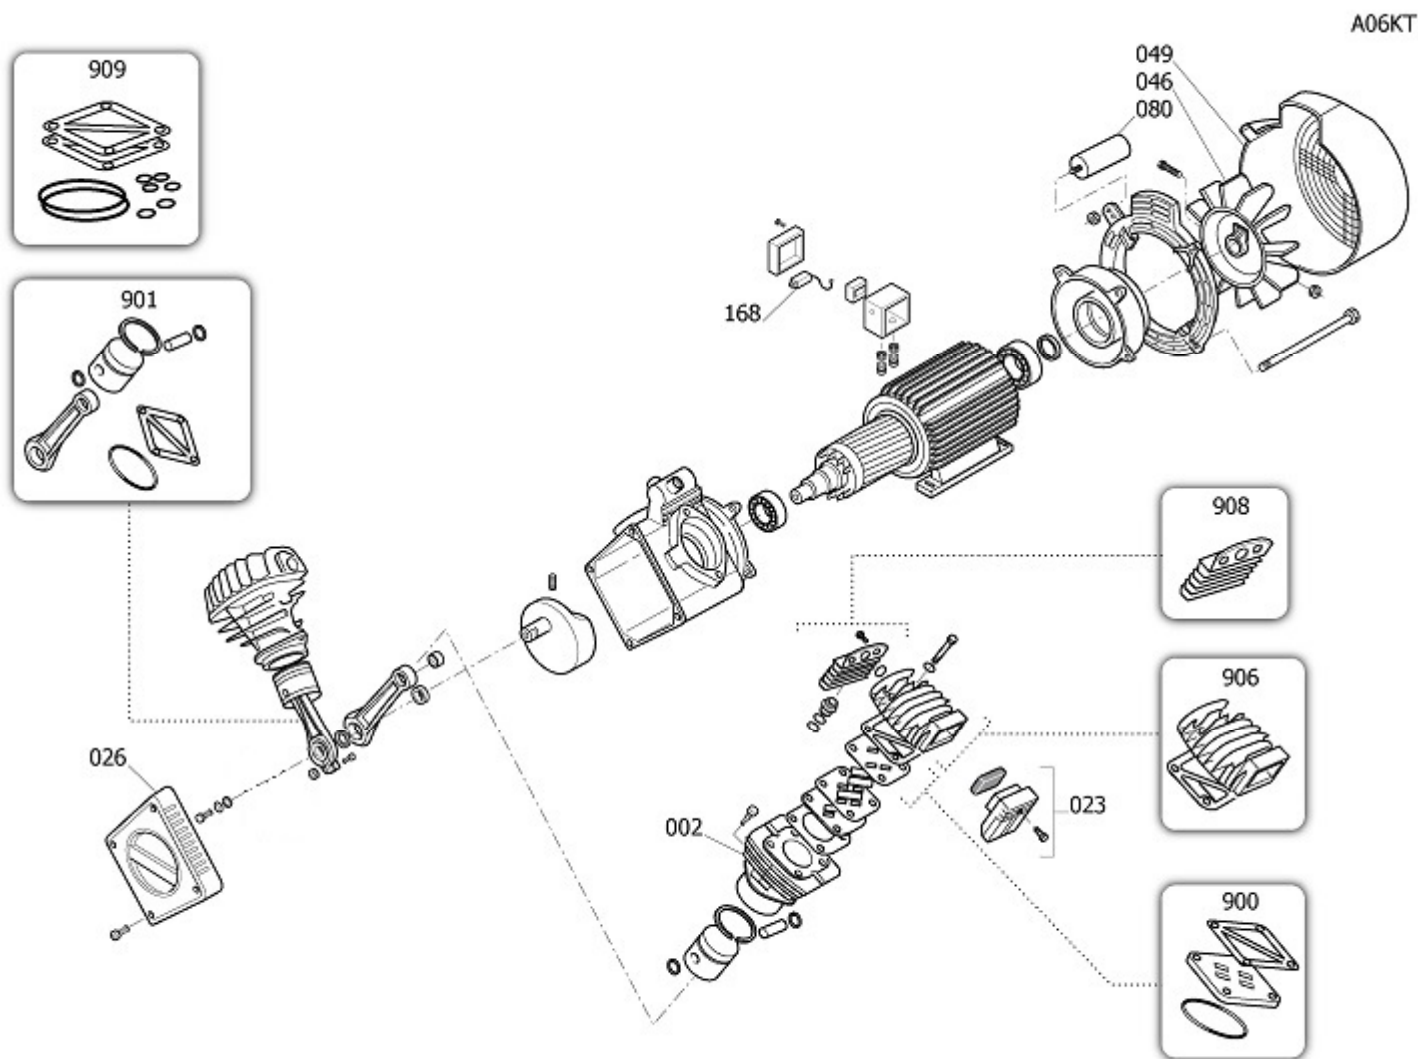

**BO6MG**

Pos	Component	MU	Multiplier
36	9004008	PZ	4,0
103	#020282000	PZ	4,0
103	9038176	PZ	4,0
105	4101052	PZ	1,0
106	4100809	PZ	1,0
107	4100807	PZ	1,0
109	9052146	PZ	1,0
110	9049315	PZ	1,0
112	9050636	PZ	1,0
112	9053159	PZ	1,0
127	9270028	MT	1,9
127	9270055	MT	0,5
131	4100688	PZ	1,0
132	9065847	PZ	1,0
134	#105322002	PZ	1,0
134	#171QU0008	PZ	1,0
136	9062841	PZ	1,0
137	4101360	PZ	1,0
155	4100916	PZ	3,0
170	#548458010	PZ	1,0
171	#048355007	PZ	1,0
173	4100476	PZ	1,0
174	#171QU0013	PZ	1,0
175	#171QU0012	PZ	1,0
176	#005586000	PZ	1,0
200	QU00001	PZ	1,0
300	9430901	PZ	1,0
414	#048502000	PZ	1,0
424	4101072	PZ	1,0
482	#199QT0001	PZ	1,0

#548458010

ESSICCATORE

Pos	Component		MU	Multiplier
155	9054019	SILENZIATORE	PZ	2,0
810	#048133001	ALLUMINA ATTIVATA	PZ	1,0

Pos	Component	MU	Multiplier
1	QU60100 CARTER	PZ	1,0
2	#116QT0003 CILINDRO	PZ	2,0
4	9067739 ALBERO	PZ	1,0
9	#116QU0002 CONTRAPPESO	PZ	1,0
23	4105390 FILTRO ARIA COMPLETO	PZ	2,0
26	#116200008 COPERCHIO ANTERIORE	PZ	1,0
30	9170126 CUSCINETTO 6205-2RS 260°	PZ	2,0
34	#027003000 ANELLO DI TENUTA	PZ	1,0
43	#116055014 SCUDO MOTORE	PZ	1,0
46	#116070001 VENTOLA	PZ	1,0
47	3D62056 ROTORE	PZ	1,0
48	QU65052 STATORE AVVOLTO	PZ	1,0
49	#116003003 CARENATURA SUPERIORE	PZ	1,0
80	9612604 CONDENSATORE	PZ	1,0
168	9612121 MOTOPROTETTORE	PZ	1,0
900	9434A42 MPK PIASTRA VALV. MK160/VKM320	PZ	2,0
901	9434B43 MPK PISTONE-BIEL. MK160/VKM320	PZ	2,0
906	9434G32 MPK TESTA MK160	PZ	2,0
908	9434E41 MPK COLLETTORE VKM320	PZ	1,0
909	9434F52 MPK GUARNIZIONI VKM320	PZ	1,0

4105390

FILTRO ARIA COMPLETO

Pos	Component	MU	Multiplier
408	4105457	ELEMENTO FILTRANTE MK255	PZ 1,0

9434A42

MPK PIASTRA VALV. MK160/VKM320

Pos	Component	MU	Multiplier
6	4105686 PIASTRA PORTAVALVOLE	PZ	1,0

Pos	Component	MU	Multiplier
103	4100137 RUOTA PIVOTTANTE/PIEDINO	PZ	4,0

9434F52

MPK GUARNIZIONI VKM320

**Pos Component**

**MU**

**Multiplier**

---